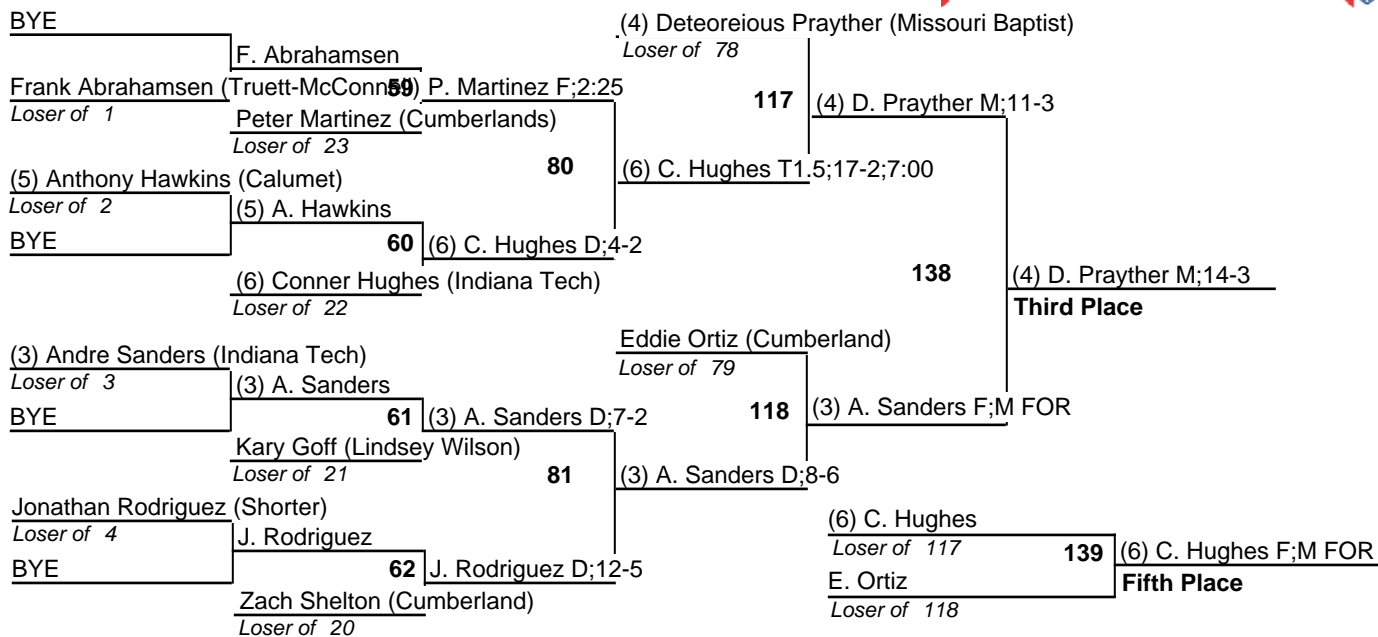

2012 NAIA East Qualifying Group

Team Standings

Plc	Score	School	CH	WB	1	2	3	4	5	6
1	183.5	Campbellsville	0	0	6	2	2	0	2	0
2	117.5	Missouri Baptist	0	0	2	2	1	1	1	3
3	109.0	Shorter	0	0	0	2	0	2	3	4
4	98.0	Lindsey Wilson	0	0	0	2	3	1	1	1
5	97.0	Indiana Tech	0	0	1	1	1	3	2	0
6	81.5	Cumberlands	0	0	1	1	3	0	0	0
7	31.5	Cumberland	0	0	0	0	0	1	1	1
8	31.0	Calumet	0	0	0	0	0	2	0	1
9	6.5	Truett-McConnell	0	0	0	0	0	0	0	0

2012 NAIA East Qualifying Group

18 February 2012

125