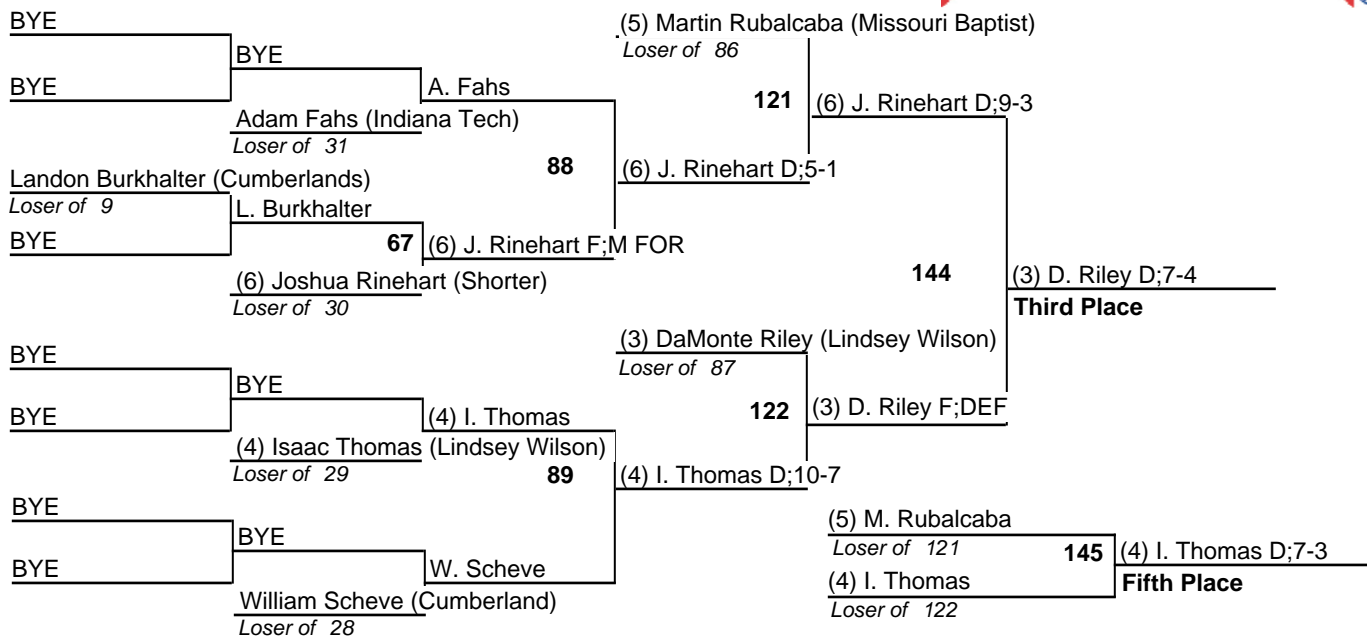

2012 NAIA East Qualifying Group

18 February 2012