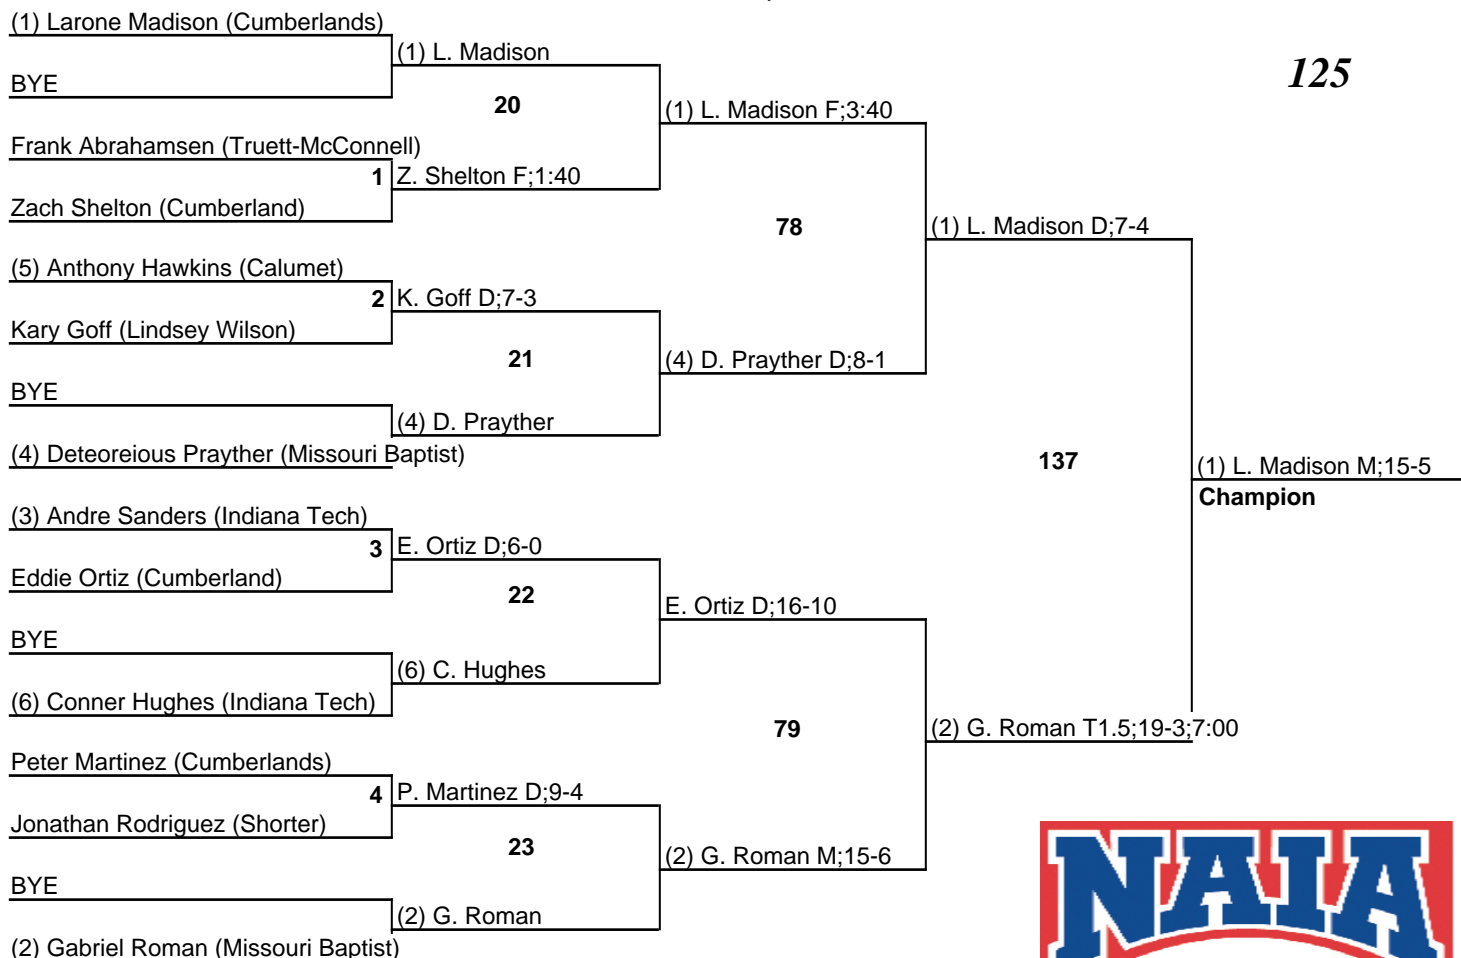

2012 NAIA East Qualifying Group

Team Standings

Plc	Score	School	CH	WB	1	2	3	4	5	6
1	183.5	Campbellsville	0	0	6	2	2	0	2	0
2	117.5	Missouri Baptist	0	0	2	2	1	1	1	3
3	109.0	Shorter	0	0	0	2	0	2	3	4
4	98.0	Lindsey Wilson	0	0	0	2	3	1	1	1
5	97.0	Indiana Tech	0	0	1	1	1	3	2	0
6	81.5	Cumberlands	0	0	1	1	3	0	0	0
7	31.5	Cumberland	0	0	0	0	0	1	1	1
8	31.0	Calumet	0	0	0	0	0	2	0	1
9	6.5	Truett-McConnell	0	0	0	0	0	0	0	0

2012 NAIA East Qualifying Group

18 February 2012

125