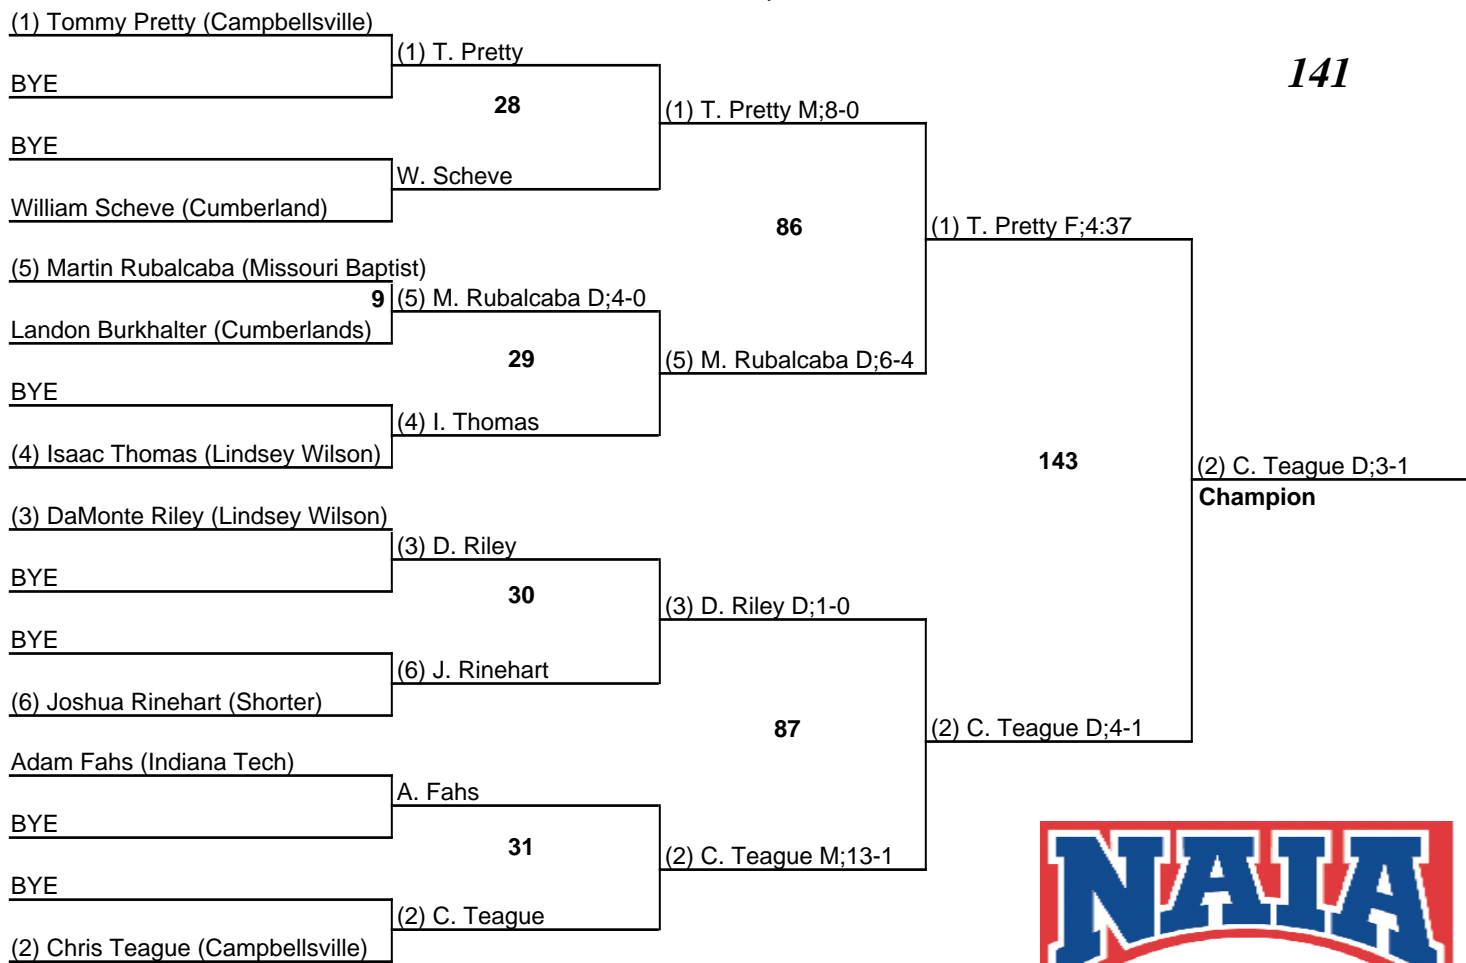

2012 NAIA East Qualifying Group

18 February 2012