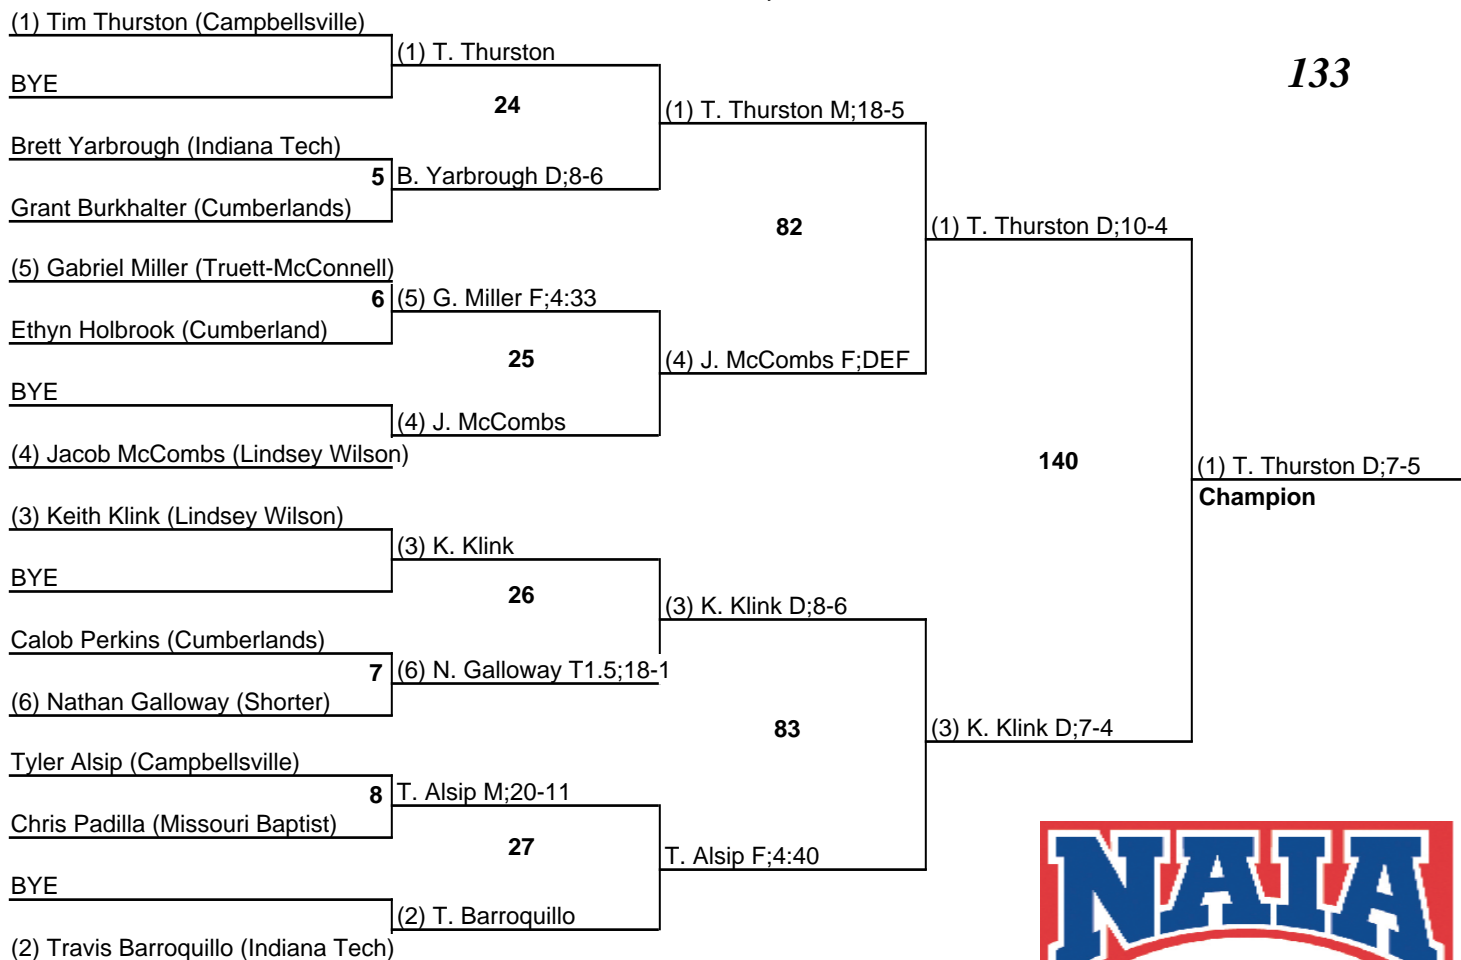

2012 NAIA East Qualifying Group

18 February 2012

133